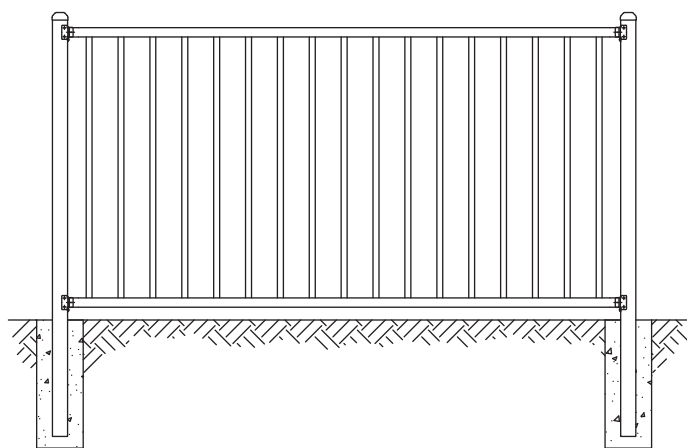

* Please note that Rod top and Loop top styles are not recommended for child-safe applications due to head entrapment risks.

PRODUCT DETAILS

1200mm HIGH FLAT TOP PANEL & POST ASSEMBLY

PANEL HEIGHT:	1200mm STANDARD
PANEL LENGTH:	2400mm
TOP PROFILE:	FLAT TOP, LOOP TOP* or ROD TOP*
RAIL SIZE:	40 x 40 x 1.6mm
PICKET SIZE:	ø19 x 1.2mm or 25 x 25 x 1.2mm
PICKET SPACING:	87mm (Ø19) or 112mm GAP
POST SIZE:	65 x 65 x 1800mm long (minimum)
POST SPACING:	2415mm GAP BETWEEN POSTS
MATERIAL:	PRE-GALVANISED STEEL AS1450
WELD TYPE:	SILICON BRONZE
PRE-TREATMENT:	7 STAGE IMMERSION BATH AS4506
FINISH:	POLYESTER POWDER COAT AS4506