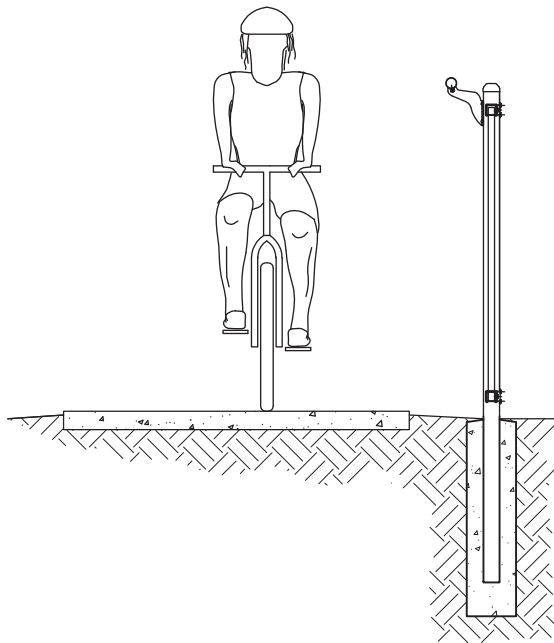

1350mm HIGH BUMP RAIL & 1200mm HIGH BARRIER ASSEMBLY

*Available as a ready-to-ship, stock product package

PRODUCT DETAILS

PANEL HEIGHT:	1200mm STANDARD*
BUMP RAIL SIZE:	ø48.3 x 1.6mm
TOP PROFILE:	FLAT TOP
RAIL SIZE:	40 x 40 x 1.6mm
PICKET SIZE:	25 x 25 x 1.2mm
PICKET SPACING:	112mm GAP STANDARD
POST SIZE:	65 x 65 x 1800mm long
POST SPACING:	2415mm GAP BETWEEN POSTS
MATERIAL:	TUBULAR STEEL C250 MIN. AS1450
FINISH:	HOT DIP GALVANISED AS4680
DESIGN:	AUSTROADS GUIDE COMPLIANT

MADE IN AUSTRALIA